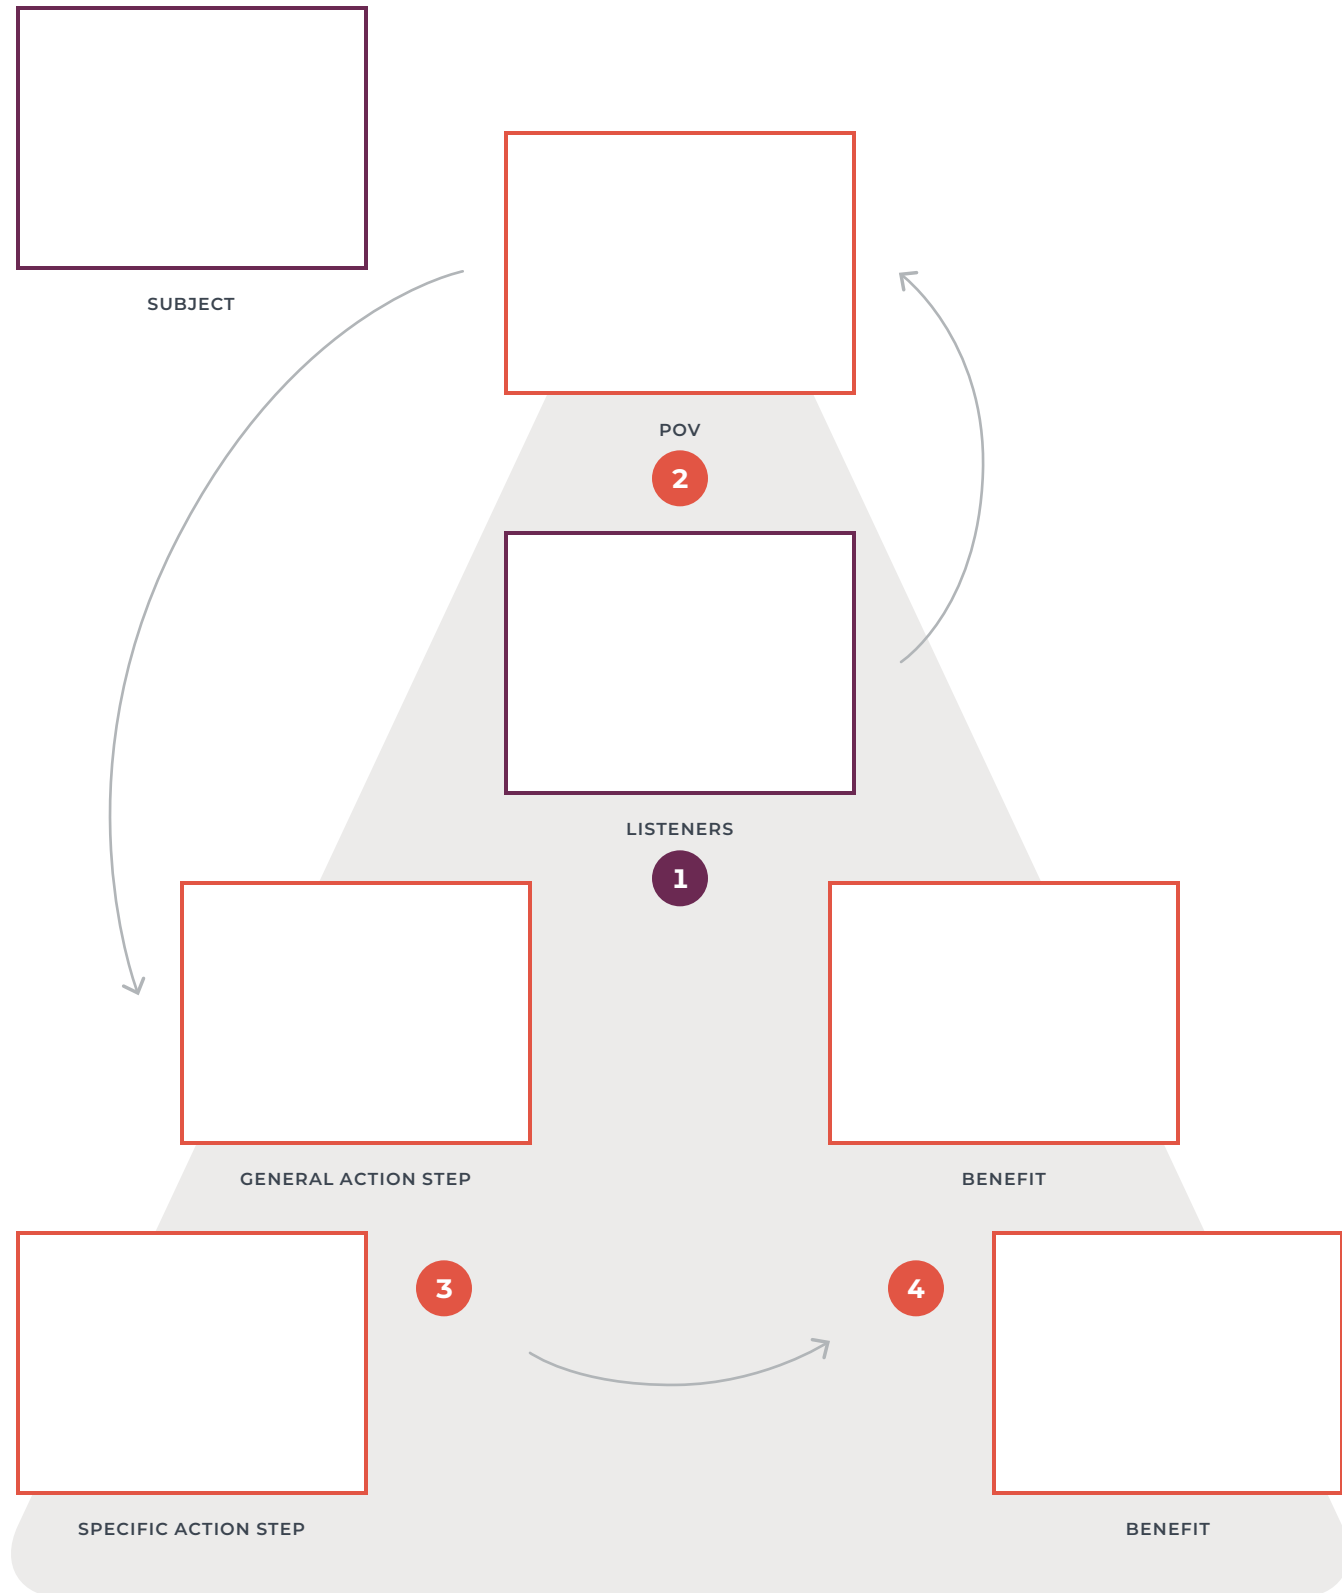

# Focus: The Decker Cornerstones™

# Compose: The Decker Grid™

OPENING					
	SHARP	POV	GENERAL ACTION STEP	BENEFIT	
	MAIN BODY				
		KEY POINT 1	SUBPOINT 1	SUBPOINT 2	SUBPOINT 3
	KEY POINT 2	SUBPOINT 1	SUBPOINT 2	SUBPOINT 3	
	KEY POINT 3	SUBPOINT 1	SUBPOINT 2	SUBPOINT 3	
CLOSING					
	POV (REPEATED FROM OPENING)	SPECIFIC ACTION STEP	BENEFIT	SHARP	